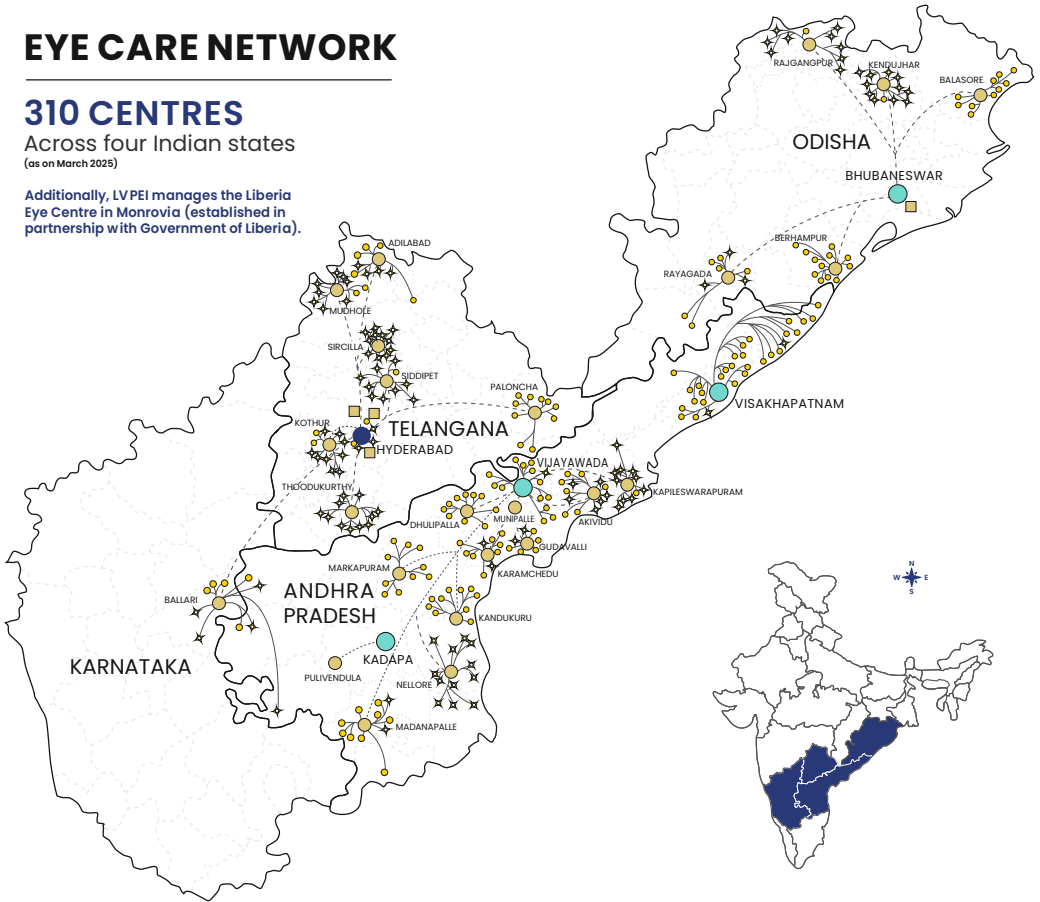

# EYE CARE NETWORK

## 310 CENTRES

Across four Indian states  
(as on March 2025)

Additionally, LVPEI manages the Liberia Eye Centre in Monrovia (established in partnership with Government of Liberia).

● 1 **Quaternary Eye Care Institute**  
Serves 50 Million+ Population