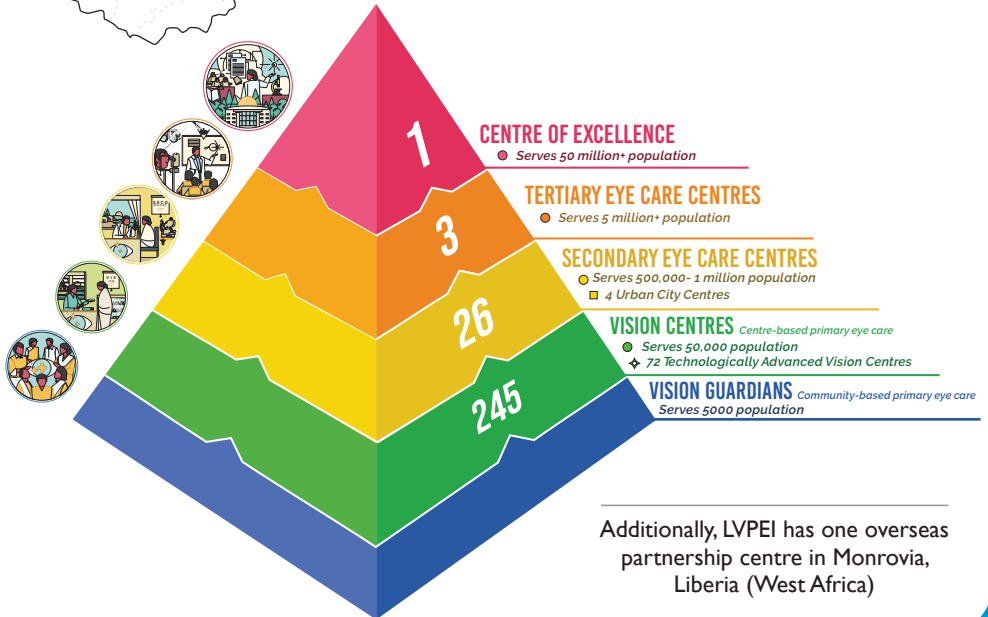

EYE CARE NETWORK

275 CENTRES

As on February 2023

Additionally, LVPEI has one overseas partnership centre in Monrovia, Liberia (West Africa)

Centre of Excellence

LV Prasad Eye Institute

Kallam Anji Reddy Campus
LV Prasad Marg, Banjara Hills
Hyderabad, Telangana 500034
Tel: 040 68102345

LV Prasad Eye Institute

GMR Varalakshmi Campus
Door No: 11-113/1
Hanumanthawaka Junction
Visakhapatnam
Andhra Pradesh 530040
Tel: 0891 39892020

Vision Centres

- Shrungavarapukota
- Chodavaram
- Revidi
- Gajapathinagaram
- K Kotapadu
- Yalamanchili
- Kailasapatnam
- Govindapuram
- Kothavalasa
- Kasimkota
- Araku
- Garbham
- Lakkavarapukota
- Kothakota
- Bhogapuram
- Mandasa
- Santhabommali
- Maliyaputti
- Pydibhimavaram
- Tekkali
- Hiramandalam
- Kavali
- Ponduru
- Kotturu
- Narasannapeta
- Parawada
- Jami
- Denkada
- Vallampudi
- Atchuthapuram