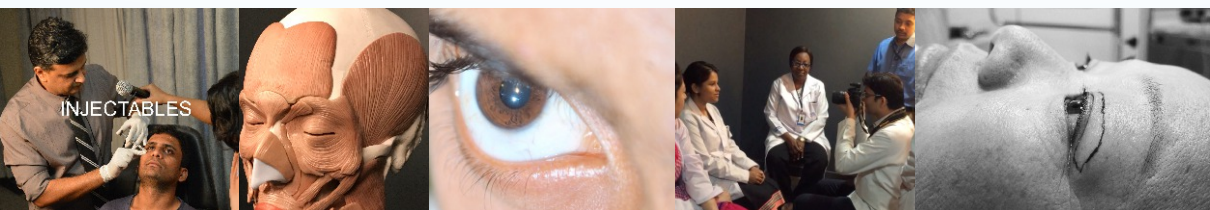

Venue: SET Brown Eye Centre, Kismatpur, Hyderabad

LV Prasad Eye Institute

Standard Chartered - LVPEI Academy for Eye Care Education

COURSE DESCRIPTION

The PAX Course (Periorbital Aesthetix Course) is designed specifically for Dermatologists to experience clinical evaluation and surgical skills around the eyelid, and periorbital region. Focused Oculoplasty clinics and operation room exposure in the field will ensure the right kind of guidance.

WHAT WOULD YOU LEARN IN 3 DAYS?

- Basics of Vision assessment
- Introduction to Clinical photography
- Placement and removal of eye guard
- Assessment of periorbital aesthetic changes
- Periorbital Botulinum toxin injections (Live demo)
- Periorbital Filler injection (Live Demo)
- Hands on injection on silicone models
- Tips on avoiding ocular complications of injectables
- Exposure to eyelid surgeries and live anatomy (Operation Room visit)
- Basic peri-orbital dermatosurgery techniques (Demo)
- Didactic and Discussion sessions
- Certification of course completion

Program Schedule

TIME	PROGRAM
DAY 1 (Thursday)	
8.00AM-9.00AM	Reporting and Welcome
9.00AM-10.00AM	Clinical Photography Studio
10.00AM-11.00AM	Basics of Eye and Vision Assessment
11.00AM-11.30AM	Coffee break
11.30AM-1.00PM	Oculoplasty Clinic [#]
1.00PM-2.00PM	Lunch
2.00PM-4.00PM	Aesthetic Clinic, Injectables
.00PM-3.00PM	Basic Suturing Techniques
DAY 2 (Friday)	
8.00AM-4.00PM	Operation Room, Dermotosurgery
7.00PM	Faculty Dinner
DAY 3 (Saturday)	
8.00-9.00AM	Post-ops
9.00AM-10.00AM	Group Discussion, Problem Solving
10.30AM	Feedback, certificates and Au Revoir!