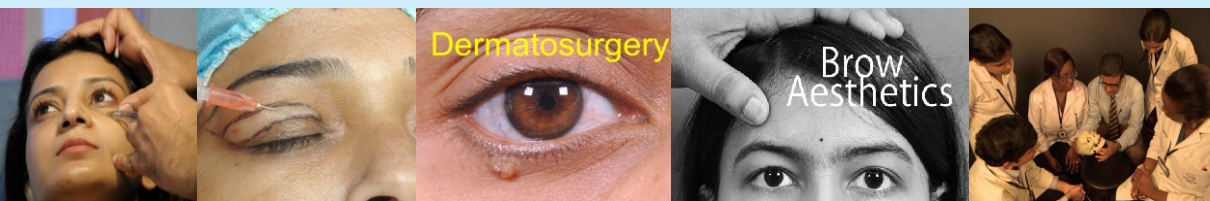

LV Prasad Eye Institute

The **PAX** Course

Dates

June 1-3, 2023

August 3-5, 2023

October 5-7, 2023

COURSE DIRECTOR

Milind Naik, MD
Oculoplastic Surgeon

Venue: SET Brown Eye Centre, Kismatpur, Hyderabad

LV Prasad Eye Institute

Standard Chartered - LVPEI Academy for Eye Care Education

COURSE DESCRIPTION

The PAX Course (Periorbital Aesthetix Course) is designed specifically for Dermatologists to experience clinical evaluation and surgical skills around the eyelid, and periorbital region. Focused Oculoplasty clinics and operation room exposure in the field will ensure the right kind of guidance.

WHAT WOULD YOU LEARN IN 3 DAYS?

- Basics of Vision assessment
- Introduction to Clinical photography
- Placement and removal of eye guard
- Assessment of periorbital aesthetic changes
- Periorbital Botulinum toxin injections (Live demo)
- Periorbital Filler injection (Live Demo)
- Hands on injection on silicone models
- Tips on avoiding ocular complications of injectables
- Exposure to eyelid surgeries and live anatomy (Operation Room visit)
- Basic peri-orbital dermatosurgery techniques (Demo)
- Didactic and Discussion sessions
- Certification of course completion

Program Schedule

TIME	PROGRAM
DAY 1 (Thursday)	
8.00AM-9.00AM	Reporting and Welcome
9.00AM-10.00AM	Clinical Photography Studio
10.00AM-11.00AM	Basics of Eye and Vision Assessment
11.00AM-11.30AM	Coffee break
11.30AM-1.00PM	Oculoplasty Clinic [#]
1.00PM-2.00PM	Lunch
2.00PM-4.00PM	Aesthetic Clinic, Injectables
.00PM-3.00PM	Basic Suturing Techniques
DAY 2 (Friday)	
8.00AM-4.00PM	Operation Room, Dermotosurgery
7.00PM	Faculty Dinner
DAY 3 (Saturday)	
8.00-9.00AM	Post-ops
9.00AM-10.00AM	Group Discussion, Problem Solving
10.30AM	Feedback, certificates and Au Revoir!